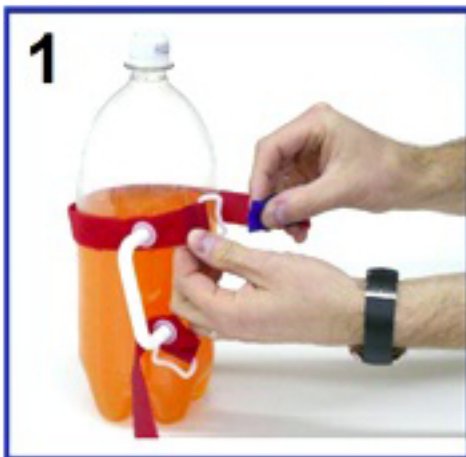

# HandyPitcher™

HandyPitcher is a unique handle that attaches to soda bottles, milk cartons or similar containers to turn them into an easy-to-use pitcher.

While the HandyPitcher is easy to use by anyone, it is especially great for children, seniors or anyone with a physical disability to easily and safely pour liquids from 2 or 3 liter plastic bottles, glass bottles or even square 1 liter milk cartons.

With the HandyPitcher you can hold the glass or cup with one hand and safely hold and pour the liquid from the bottle with the other hand.

No more messy spills or bottles slipping through your fingers.  
HandyPitcher will change how you pour drinks from heavy and bulky bottles.