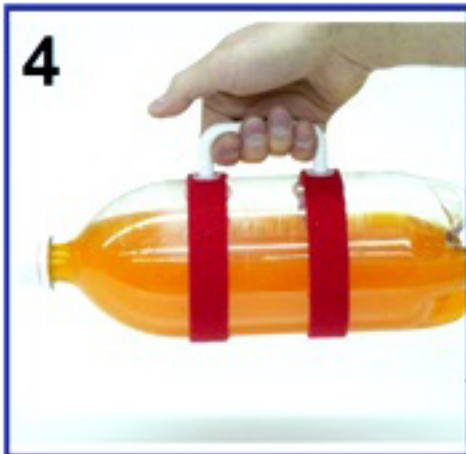

# HandyPitcher™

HandyPitcher is a unique handle that attaches to soda bottles, milk cartons or similar containers to turn them into an easy-to-use pitcher.

While the HandyPitcher is easy to use by anyone, it is especially great for children, seniors or anyone with a physical disability to easily and safely pour liquids from 2 or 3 liter plastic bottles, glass bottles or even square 1 liter milk cartons.

With the HandyPitcher you can hold the glass or cup with one hand and safely hold and pour the liquid from the bottle with the other hand.

No more messy spills or bottles slipping through your fingers.  
HandyPitcher will change how you pour drinks from heavy and bulky bottles.